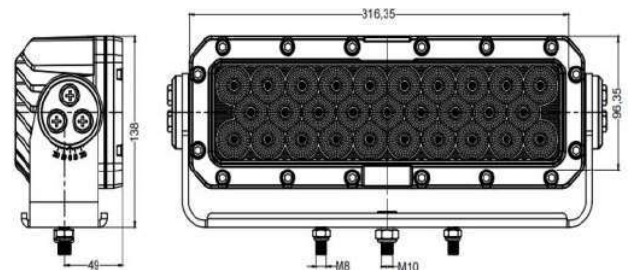

Lumax LED Work Light

P/N: 307460F

**Lights For Heavy Duty
Super Bright
High Lumens Output**

**2 Years
Warranty**

Feature:

1. Power : 290W
2. Voltage range: 9-32V Dc
3. Luminous flux:23200LM
4. Light type : 29pcs 10W Osram LEDs
5. Waterproof rating: Ip68
6. Material: PC Lens, ADC12 aluminum alloy housing, 304 stainless steel bracket
7. Operating temperature: -45°C - +85°C
8. Beam: flood Beam and spot beam optional
9. With build-in Deutsch connector
10. EMC/EMI rating: CISPR 25 - Class 4