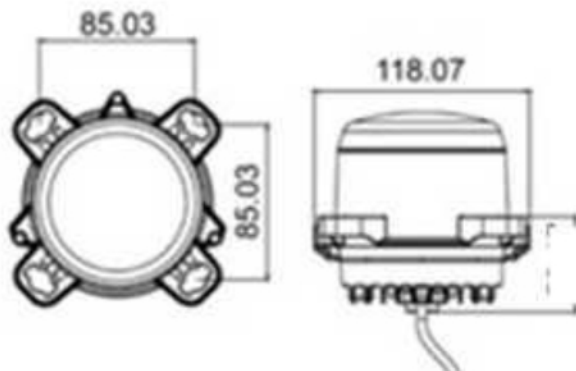

So this is Life

Life Time: >30.000H

Jakarta: Telp. +62 21 2940 3191 (92) Email. asiarep@indosat.net.id, marketingjkt05@asiarep.co.id
Balikpapan: Telp. +62 542 851 7400 Email. donald.girsang@asiarep.co.id, sales@asiarep.co.id
Pekanbaru: Telp. 0761-39705, 7891376 Email. marketingpkb@asiarep.co.id, lusy@asiarep.co.id
Tanjung, Kal-Sel : Telp.0526-2025183 Fax.0526-2025185, Email. tanjung@asiarep.co.id
Sangata: Telp. 0549-22292 Email. servicesupport@asiarep.co.id