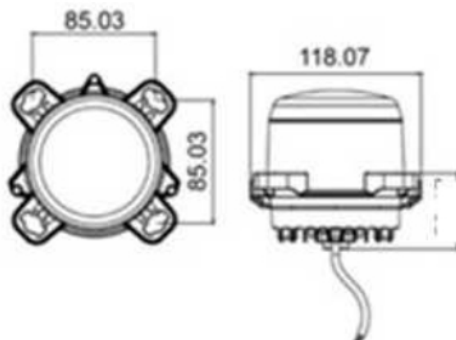

So this is Life

Life Time:	>30.000H

Jakarta: Telp. +62 21 2940 3191 (92) Email. asiarep@indosat.net.id, marketingjkt05@asiarep.co.id
Balikpapan: Telp. +62 542 851 7400 Email. donald.girsang@asiarep.co.id, sales@asiarep.co.id
Pekanbaru: Telp. 0761-39705, 7891376 Email. marketingpkb@asiarep.co.id, lusy@asiarep.co.id
Tanjung, Kal-Sel : Telp.0526-2025183 Fax.0526-2025185, Email. tanjung@asiarep.co.id
Sangata: Telp. 0549-22292 Email. servicesupport@asiarep.co.id